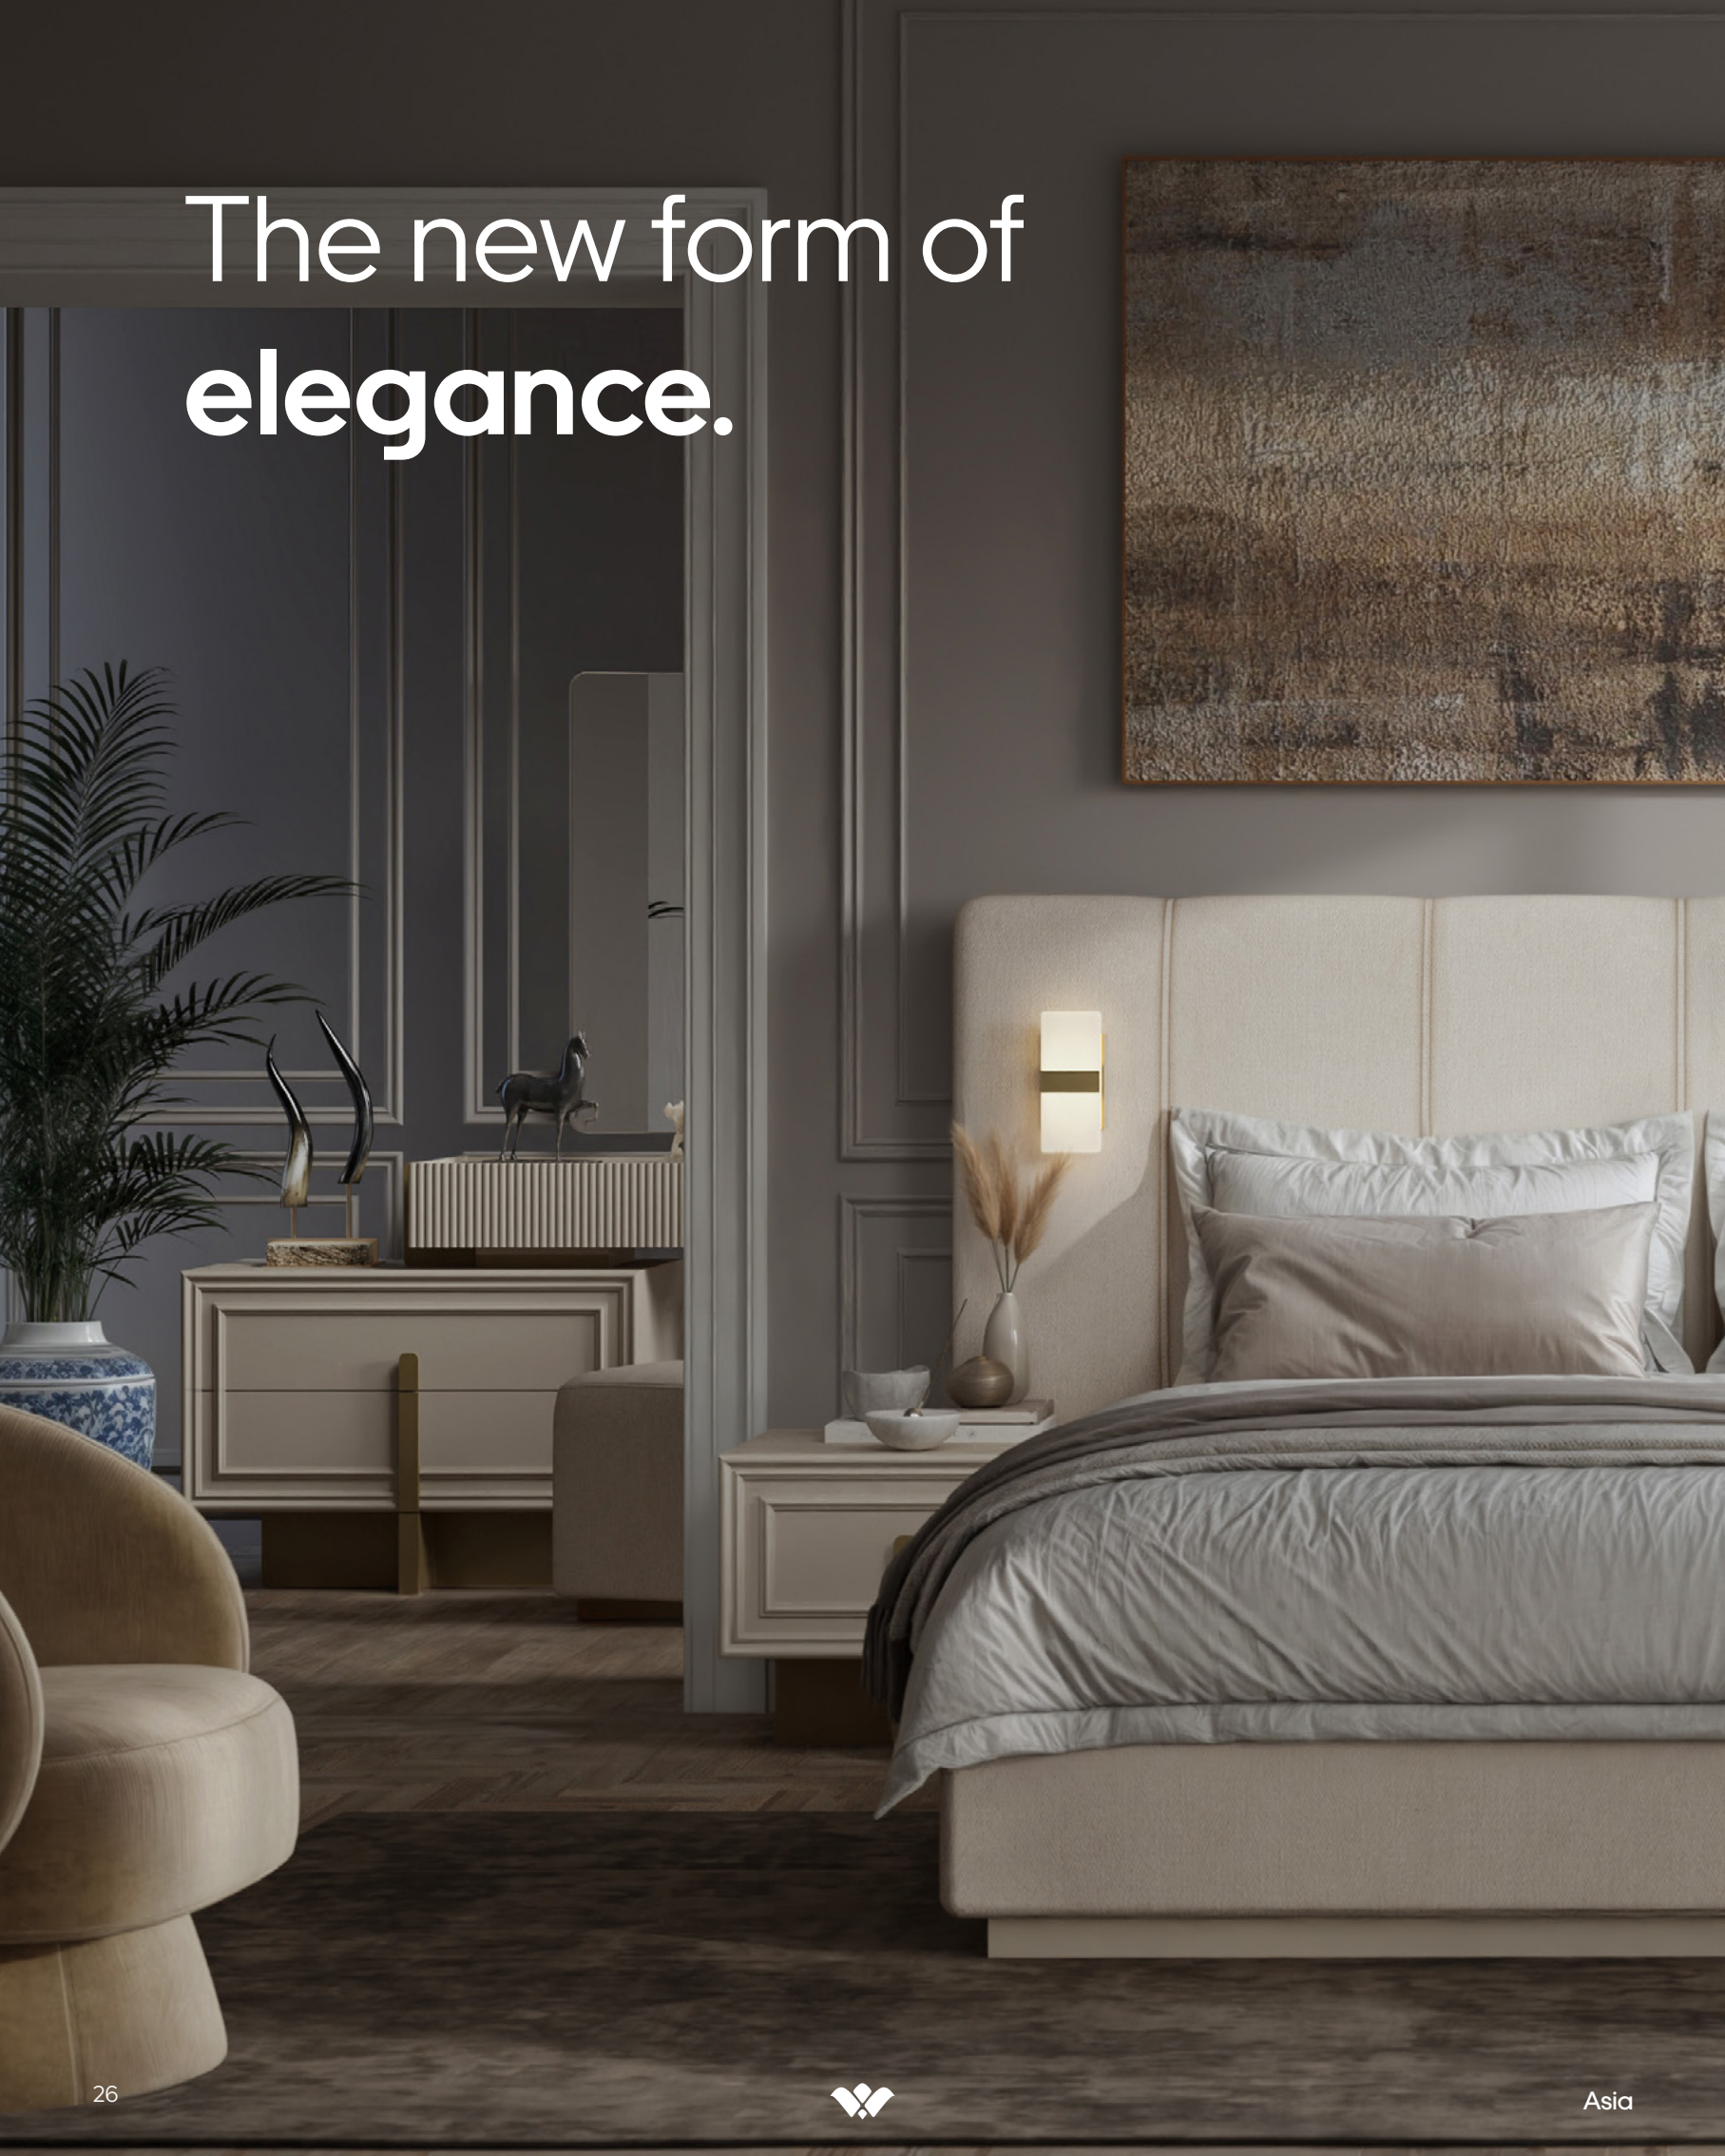

The new form of
elegance.