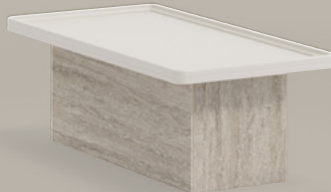

Functional Features.

Asia Sofa Set consists of three, two and one seater modules. Easy-to-clean knitted fabric is used in its upholstery. Medium soft seating; feather sponge is used in the arms and back. Thanks to the mechanism used in Asia sofa set, the arm and back parts can be opened back and offer a single bed option and TV seating feature. There are different color fabric alternatives in the product. High legs provide ease in robot vacuum cleaner use and daily cleaning.

Compatible With Cleaning and Robot Vacuum

Single Bed & Tv Session

Easy Wipe Knitted Fabric

Coffee Tables.

SQUARE COFFEE TABLE
G: 80 cm D: 80 cm Y: 28 cm

RECTANGLE COFFEE TABLE
G: 100 cm D: 50 cm Y: 35 cm

SIDE TABLE
G: 40 cm D: 40 cm Y: 42 cm

NESTING TABLE
G: 68 cm D: 52 cm Y: 45 cm

Seating Modules.

3 SEATER SOFA

G: 235 cm D: 104 cm Y: 83 cm

Bed Size: 180x100 cm

2 SEATER SOFA

G: 200 cm D: 104 cm Y: 83 cm

Bed Size: 145x100 cm