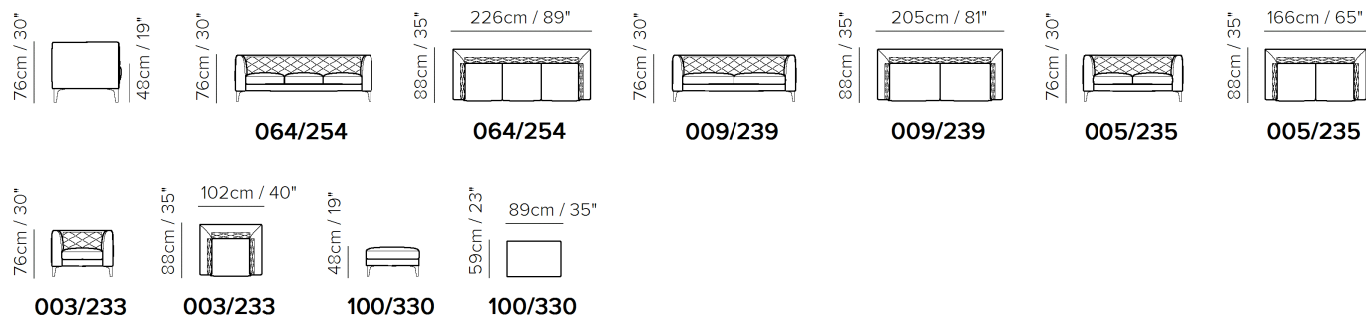

PIACCERE

B988

COVERINGS
IN OVER 100 COLOURS

WOODEN OR METAL
FEET (OPTION)

SLEDER ARM

DIMENSIONS

The versions and compositions here above are only representative. For further details please refer to the sales staff.