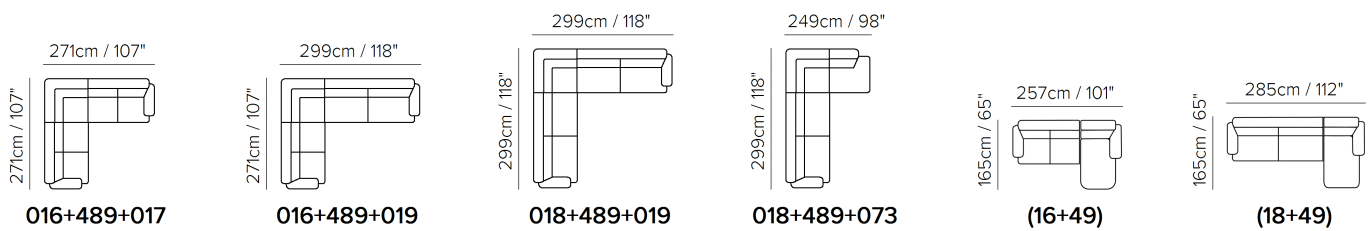

■ Vers. 072+489+019

■ Vers. 072+489+019

■ Vers. 000+049

SCHEMATICS

COMPOSITION EXAMPLES

TECHNICAL INFORMATION

	COVERING	Leather <input checked="" type="checkbox"/>	Soft Cover <input checked="" type="checkbox"/>			
	LEGS	Plastic <input type="checkbox"/>	Metal <input checked="" type="checkbox"/>	Wood <input type="checkbox"/>	Upholstered <input type="checkbox"/>	Castors <input type="checkbox"/>
	FILLING	Arms <input type="checkbox"/> Fiber <input checked="" type="checkbox"/> Foam <input type="checkbox"/> Feather/Fiber Mix <input type="checkbox"/> Feather	Seat cushion <input type="checkbox"/> Fiber <input checked="" type="checkbox"/> Foam <input type="checkbox"/> Feather/Fiber Mix <input type="checkbox"/> Feather	Back cushion <input type="checkbox"/> Fiber <input checked="" type="checkbox"/> Foam <input type="checkbox"/> Feather/Fiber Mix <input type="checkbox"/> Feather		
	COMFORT	Standard Comfort <input checked="" type="checkbox"/>	Firm Comfort <input checked="" type="checkbox"/>			
	FUNCTION	Bed <input type="checkbox"/>	Electric motion <input type="checkbox"/>	Motion <input type="checkbox"/>	Recliner <input type="checkbox"/>	Sliding <input type="checkbox"/>
	OPTIONS	Nails <input type="checkbox"/>	Contrast Stitching <input type="checkbox"/>	Removable <input type="checkbox"/>		

NOTES

- The model has manual adjustable arm and headrest.
- Tight Seat Cushion (the seat cushions of the models are fixed to the frame)
- Tight Back Cushion (the back cushions of the models are fixed to the frame)
- No Leather Side (the sectional pieces have the side covered with lining and not leather)
- Internal wooden frame
- Without Feet Assembled (the feet will be in a bag inside the package)
- Plastic Wrap (the model will be wrapped in a plastic bag)
- Feet available in metal finishings 77 (Glossy Chromed) / 78 (Black Chrome) / 79 (Matte Black)
- VERS 010: Feet available in metal finishings 77 (Glossy Chromed) / 79 (Matte Black)
- Feet height 12,0 cm; vers 010 ottoman 4,0 cm