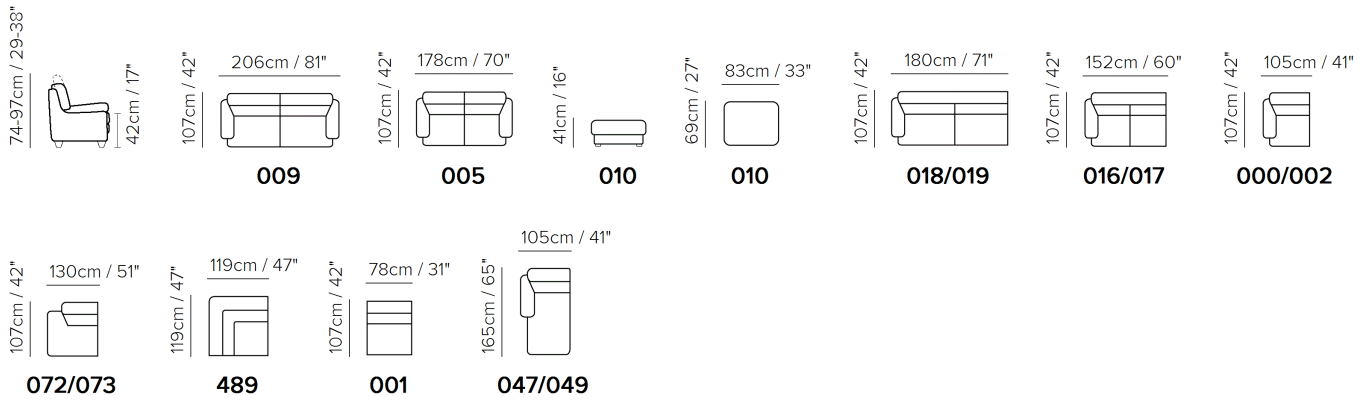

■ Vers. 072+489+019

■ Vers. 072+489+019

■ Vers. 000+049

SCHEMATICS

COMPOSITION EXAMPLES

TECHNICAL INFORMATION

	COVERING	Leather <input checked="" type="checkbox"/>	Soft Cover <input checked="" type="checkbox"/>			
	LEGS	Plastic <input type="checkbox"/>	Metal <input checked="" type="checkbox"/>	Wood <input type="checkbox"/>	Upholstered <input type="checkbox"/>	Castors <input type="checkbox"/>
	FILLING	Arms <input type="checkbox"/> Fiber <input checked="" type="checkbox"/> Foam <input type="checkbox"/> Feather/Fiber Mix <input type="checkbox"/> Feather	Seat cushion <input type="checkbox"/> Fiber <input checked="" type="checkbox"/> Foam <input type="checkbox"/> Feather/Fiber Mix <input type="checkbox"/> Feather	Back cushion <input type="checkbox"/> Fiber <input checked="" type="checkbox"/> Foam <input type="checkbox"/> Feather/Fiber Mix <input type="checkbox"/> Feather		
	COMFORT	Standard Comfort <input checked="" type="checkbox"/>	Firm Comfort <input checked="" type="checkbox"/>			
	FUNCTION	Bed <input type="checkbox"/>	Electric motion <input type="checkbox"/>	Motion <input type="checkbox"/>	Recliner <input type="checkbox"/>	Sliding <input type="checkbox"/>
	OPTIONS	Nails <input type="checkbox"/>	Contrast Stitching <input type="checkbox"/>	Removable <input type="checkbox"/>		

NOTES

- The model has manual adjustable arm and headrest.
- Tight Seat Cushion (the seat cushions of the models are fixed to the frame)
- Tight Back Cushion (the back cushions of the models are fixed to the frame)
- No Leather Side (the sectional pieces have the side covered with lining and not leather)
- Internal wooden frame
- Without Feet Assembled (the feet will be in a bag inside the package)
- Plastic Wrap (the model will be wrapped in a plastic bag)
- Feet available in metal finishings 77 (Glossy Chromed) / 78 (Black Chrome) / 79 (Matte Black)
- VERS 010: Feet available in metal finishings 77 (Glossy Chromed) / 79 (Matte Black)
- Feet height 12,0 cm; vers 010 ottoman 4,0 cm