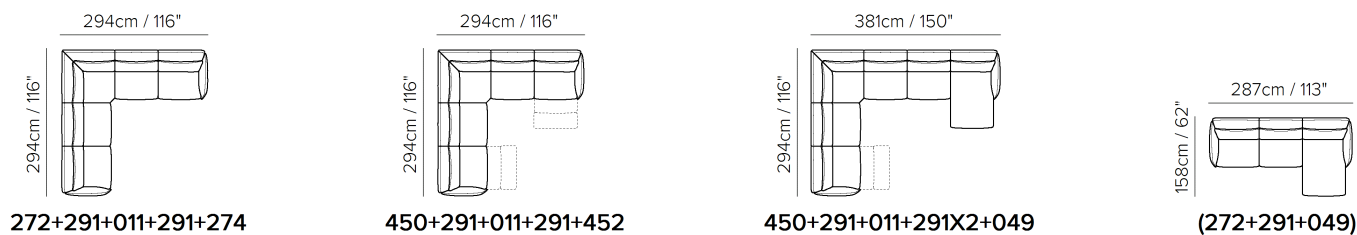

■ Vers. 450+338+452

■ Vers. 047+291+452

■ Vers. 446

SCHEMATICS

COMPOSITION EXAMPLES

TECHNICAL INFORMATION

	COVERING	Leather <input checked="" type="checkbox"/>	Soft Cover <input checked="" type="checkbox"/>			
	LEGS	Plastic <input checked="" type="checkbox"/>	Metal <input type="checkbox"/>	Wood <input type="checkbox"/>	Upholstered <input type="checkbox"/>	Castors <input type="checkbox"/>
	FILLING	Arms <input type="checkbox"/> Fiber <input checked="" type="checkbox"/> Foam <input type="checkbox"/> Feather/Fiber Mix <input type="checkbox"/> Feather	Seat cushion <input type="checkbox"/> Fiber <input checked="" type="checkbox"/> Foam <input type="checkbox"/> Feather/Fiber Mix <input type="checkbox"/> Feather	Back cushion <input type="checkbox"/> Fiber <input checked="" type="checkbox"/> Foam <input type="checkbox"/> Feather/Fiber Mix <input type="checkbox"/> Feather		
	COMFORT	Standard Comfort <input checked="" type="checkbox"/>	Firm Comfort <input checked="" type="checkbox"/>			
	FUNCTION	Bed <input type="checkbox"/>	Electric motion <input checked="" type="checkbox"/>	Motion <input checked="" type="checkbox"/>	Recliner <input checked="" type="checkbox"/>	Sliding <input type="checkbox"/>
	OPTIONS	Nails <input type="checkbox"/>	Contrast Stitching <input type="checkbox"/>	Removable <input type="checkbox"/>		

NOTES

- LEATHER: Model available only in Top Grain leather
- Dual power mechanism with internal switch that activates recliner and headrest.
- The model has manual adjustable headrest.
- Tight Seat Cushion (the seat cushions of the models are fixed to the frame)
- Tight Back Cushion (the back cushions of the models are fixed to the frame)
- Internal wooden frame
- Without Feet Assembled (the feet will be in a bag inside the package)
- Plastic Wrap (the model will be wrapped in a plastic bag)
- Feet height 4,0 cm