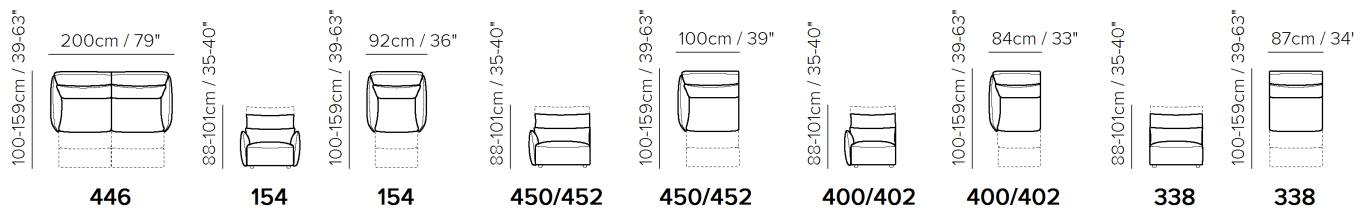

■ Vers. 450+338+452

■ Vers. 047+291+452

■ Vers. 446

SCHEMATICS

COMPOSITION EXAMPLES

TECHNICAL INFORMATION

	COVERING	Leather <input checked="" type="checkbox"/>	Soft Cover <input checked="" type="checkbox"/>			
	LEGS	Plastic <input checked="" type="checkbox"/>	Metal <input type="checkbox"/>	Wood <input type="checkbox"/>	Upholstered <input type="checkbox"/>	Castors <input type="checkbox"/>
	FILLING	Arms <input type="checkbox"/> Fiber <input checked="" type="checkbox"/> Foam <input type="checkbox"/> Feather/Fiber Mix <input type="checkbox"/> Feather	Seat cushion <input type="checkbox"/> Fiber <input checked="" type="checkbox"/> Foam <input type="checkbox"/> Feather/Fiber Mix <input type="checkbox"/> Feather	Back cushion <input type="checkbox"/> Fiber <input checked="" type="checkbox"/> Foam <input type="checkbox"/> Feather/Fiber Mix <input type="checkbox"/> Feather		
	COMFORT	Standard Comfort <input checked="" type="checkbox"/>	Firm Comfort <input checked="" type="checkbox"/>			
	FUNCTION	Bed <input type="checkbox"/>	Electric motion <input checked="" type="checkbox"/>	Motion <input checked="" type="checkbox"/>	Recliner <input checked="" type="checkbox"/>	Sliding <input type="checkbox"/>
	OPTIONS	Nails <input type="checkbox"/>	Contrast Stitching <input type="checkbox"/>	Removable <input type="checkbox"/>		

NOTES

- LEATHER: Model available only in Top Grain leather
- Dual power mechanism with internal switch that activates recliner and headrest.
- The model has manual adjustable headrest.
- Tight Seat Cushion (the seat cushions of the models are fixed to the frame)
- Tight Back Cushion (the back cushions of the models are fixed to the frame)
- Internal wooden frame
- Without Feet Assembled (the feet will be in a bag inside the package)
- Plastic Wrap (the model will be wrapped in a plastic bag)
- Feet height 4,0 cm