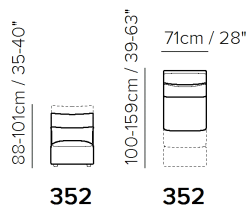

■ Vers. 450+338+452

■ Vers. 047+291+452

■ Vers. 446

SCHEMATICS

COMPOSITION EXAMPLES

TECHNICAL INFORMATION

	COVERING	Leather <input checked="" type="checkbox"/>	Soft Cover <input checked="" type="checkbox"/>			
	LEGS	Plastic <input checked="" type="checkbox"/>	Metal <input type="checkbox"/>	Wood <input type="checkbox"/>	Upholstered <input type="checkbox"/>	Castors <input type="checkbox"/>
	FILLING	Arms <input type="checkbox"/> Fiber <input checked="" type="checkbox"/> Foam <input type="checkbox"/> Feather/Fiber Mix <input type="checkbox"/> Feather	Seat cushion <input type="checkbox"/> Fiber <input checked="" type="checkbox"/> Foam <input type="checkbox"/> Feather/Fiber Mix <input type="checkbox"/> Feather	Back cushion <input type="checkbox"/> Fiber <input checked="" type="checkbox"/> Foam <input type="checkbox"/> Feather/Fiber Mix <input type="checkbox"/> Feather		
	COMFORT	Standard Comfort <input checked="" type="checkbox"/>	Firm Comfort <input checked="" type="checkbox"/>			
	FUNCTION	Bed <input type="checkbox"/>	Electric motion <input checked="" type="checkbox"/>	Motion <input checked="" type="checkbox"/>	Recliner <input checked="" type="checkbox"/>	Sliding <input type="checkbox"/>
	OPTIONS	Nails <input type="checkbox"/>	Contrast Stitching <input type="checkbox"/>	Removable <input type="checkbox"/>		

NOTES

- LEATHER: Model available only in Top Grain leather
- Dual power mechanism with internal switch that activates recliner and headrest.
- The model has manual adjustable headrest.
- Tight Seat Cushion (the seat cushions of the models are fixed to the frame)
- Tight Back Cushion (the back cushions of the models are fixed to the frame)
- Internal wooden frame
- Without Feet Assembled (the feet will be in a bag inside the package)
- Plastic Wrap (the model will be wrapped in a plastic bag)
- Feet height 4,0 cm