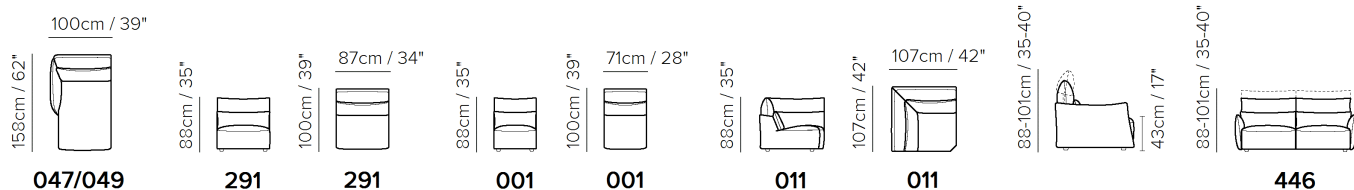

■ Vers. 450+338+452

■ Vers. 047+291+452

■ Vers. 446

SCHEMATICS

COMPOSITION EXAMPLES

TECHNICAL INFORMATION

	COVERING	Leather <input checked="" type="checkbox"/>	Soft Cover <input checked="" type="checkbox"/>			
	LEGS	Plastic <input checked="" type="checkbox"/>	Metal <input type="checkbox"/>	Wood <input type="checkbox"/>	Upholstered <input type="checkbox"/>	Castors <input type="checkbox"/>
	FILLING	Arms <input type="checkbox"/> Fiber <input checked="" type="checkbox"/> Foam <input type="checkbox"/> Feather/Fiber Mix <input type="checkbox"/> Feather	Seat cushion <input type="checkbox"/> Fiber <input checked="" type="checkbox"/> Foam <input type="checkbox"/> Feather/Fiber Mix <input type="checkbox"/> Feather	Back cushion <input type="checkbox"/> Fiber <input checked="" type="checkbox"/> Foam <input type="checkbox"/> Feather/Fiber Mix <input type="checkbox"/> Feather		
	COMFORT	Standard Comfort <input checked="" type="checkbox"/>	Firm Comfort <input checked="" type="checkbox"/>			
	FUNCTION	Bed <input type="checkbox"/>	Electric motion <input checked="" type="checkbox"/>	Motion <input checked="" type="checkbox"/>	Recliner <input checked="" type="checkbox"/>	Sliding <input type="checkbox"/>
	OPTIONS	Nails <input type="checkbox"/>	Contrast Stitching <input type="checkbox"/>	Removable <input type="checkbox"/>		

NOTES

- LEATHER: Model available only in Top Grain leather
- Dual power mechanism with internal switch that activates recliner and headrest.
- The model has manual adjustable headrest.
- Tight Seat Cushion (the seat cushions of the models are fixed to the frame)
- Tight Back Cushion (the back cushions of the models are fixed to the frame)
- Internal wooden frame
- Without Feet Assembled (the feet will be in a bag inside the package)
- Plastic Wrap (the model will be wrapped in a plastic bag)
- Feet height 4,0 cm