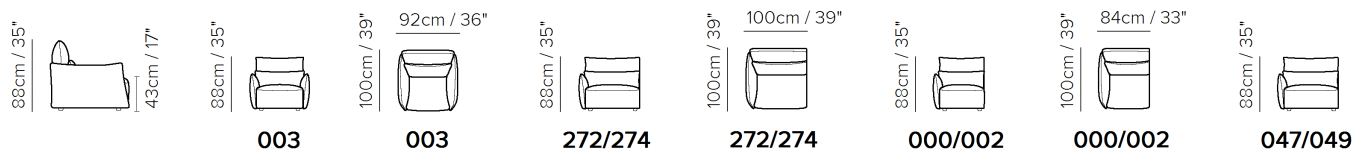

■ Vers. 450+338+452

■ Vers. 047+291+452

■ Vers. 446

SCHEMATICS

COMPOSITION EXAMPLES

TECHNICAL INFORMATION

	COVERING	Leather <input checked="" type="checkbox"/>	Soft Cover <input checked="" type="checkbox"/>			
	LEGS	Plastic <input checked="" type="checkbox"/>	Metal <input type="checkbox"/>	Wood <input type="checkbox"/>	Upholstered <input type="checkbox"/>	Castors <input type="checkbox"/>
	FILLING	Arms <input type="checkbox"/> Fiber <input checked="" type="checkbox"/> Foam <input type="checkbox"/> Feather/Fiber Mix <input type="checkbox"/> Feather	Seat cushion <input type="checkbox"/> Fiber <input checked="" type="checkbox"/> Foam <input type="checkbox"/> Feather/Fiber Mix <input type="checkbox"/> Feather	Back cushion <input type="checkbox"/> Fiber <input checked="" type="checkbox"/> Foam <input type="checkbox"/> Feather/Fiber Mix <input type="checkbox"/> Feather		
	COMFORT	Standard Comfort <input checked="" type="checkbox"/>	Firm Comfort <input checked="" type="checkbox"/>			
	FUNCTION	Bed <input type="checkbox"/>	Electric motion <input checked="" type="checkbox"/>	Motion <input checked="" type="checkbox"/>	Recliner <input checked="" type="checkbox"/>	Sliding <input type="checkbox"/>
	OPTIONS	Nails <input type="checkbox"/>	Contrast Stitching <input type="checkbox"/>	Removable <input type="checkbox"/>		

NOTES

- LEATHER: Model available only in Top Grain leather
- Dual power mechanism with internal switch that activates recliner and headrest.
- The model has manual adjustable headrest.
- Tight Seat Cushion (the seat cushions of the models are fixed to the frame)
- Tight Back Cushion (the back cushions of the models are fixed to the frame)
- Internal wooden frame
- Without Feet Assembled (the feet will be in a bag inside the package)
- Plastic Wrap (the model will be wrapped in a plastic bag)
- Feet height 4,0 cm